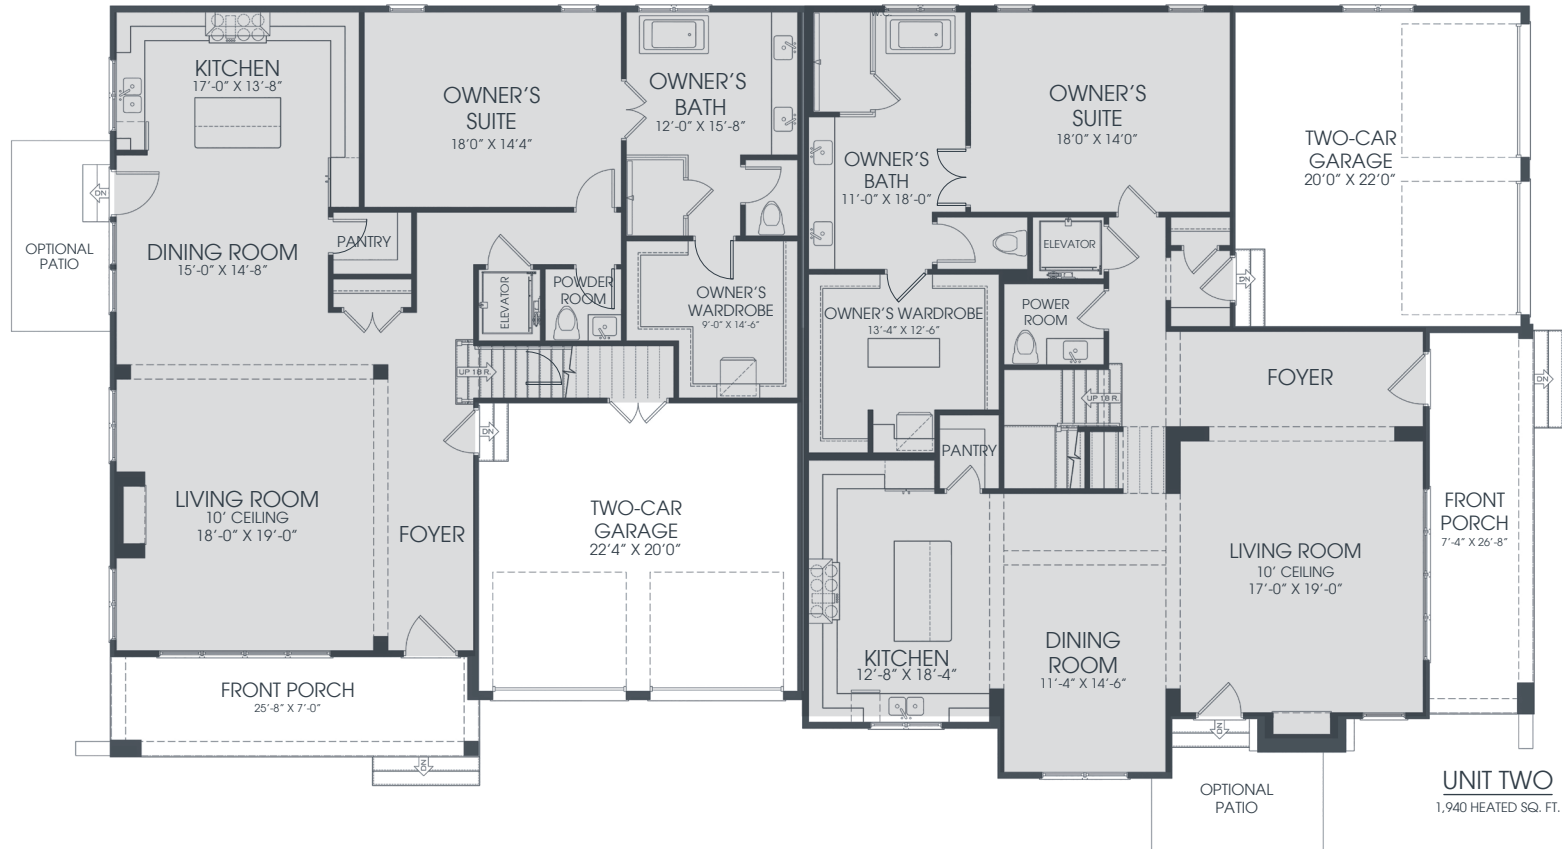

MCCORMICK
custom construction

FOR MORE INFO CONTACT:
INFO@MCCORMICKCC.COM
WWW.MCCORMICKCC.COM

THE SHARON: FIRST FLOOR

UNIT ONE
1,791 HEATED SQ. FT.

UNIT TWO
1,940 HEATED SQ. FT.

THE SHARON: SECOND FLOOR

UNIT ONE
2,062 HEATED SQ. FT.

UNIT TWO
2,110 HEATED SQ. FT.