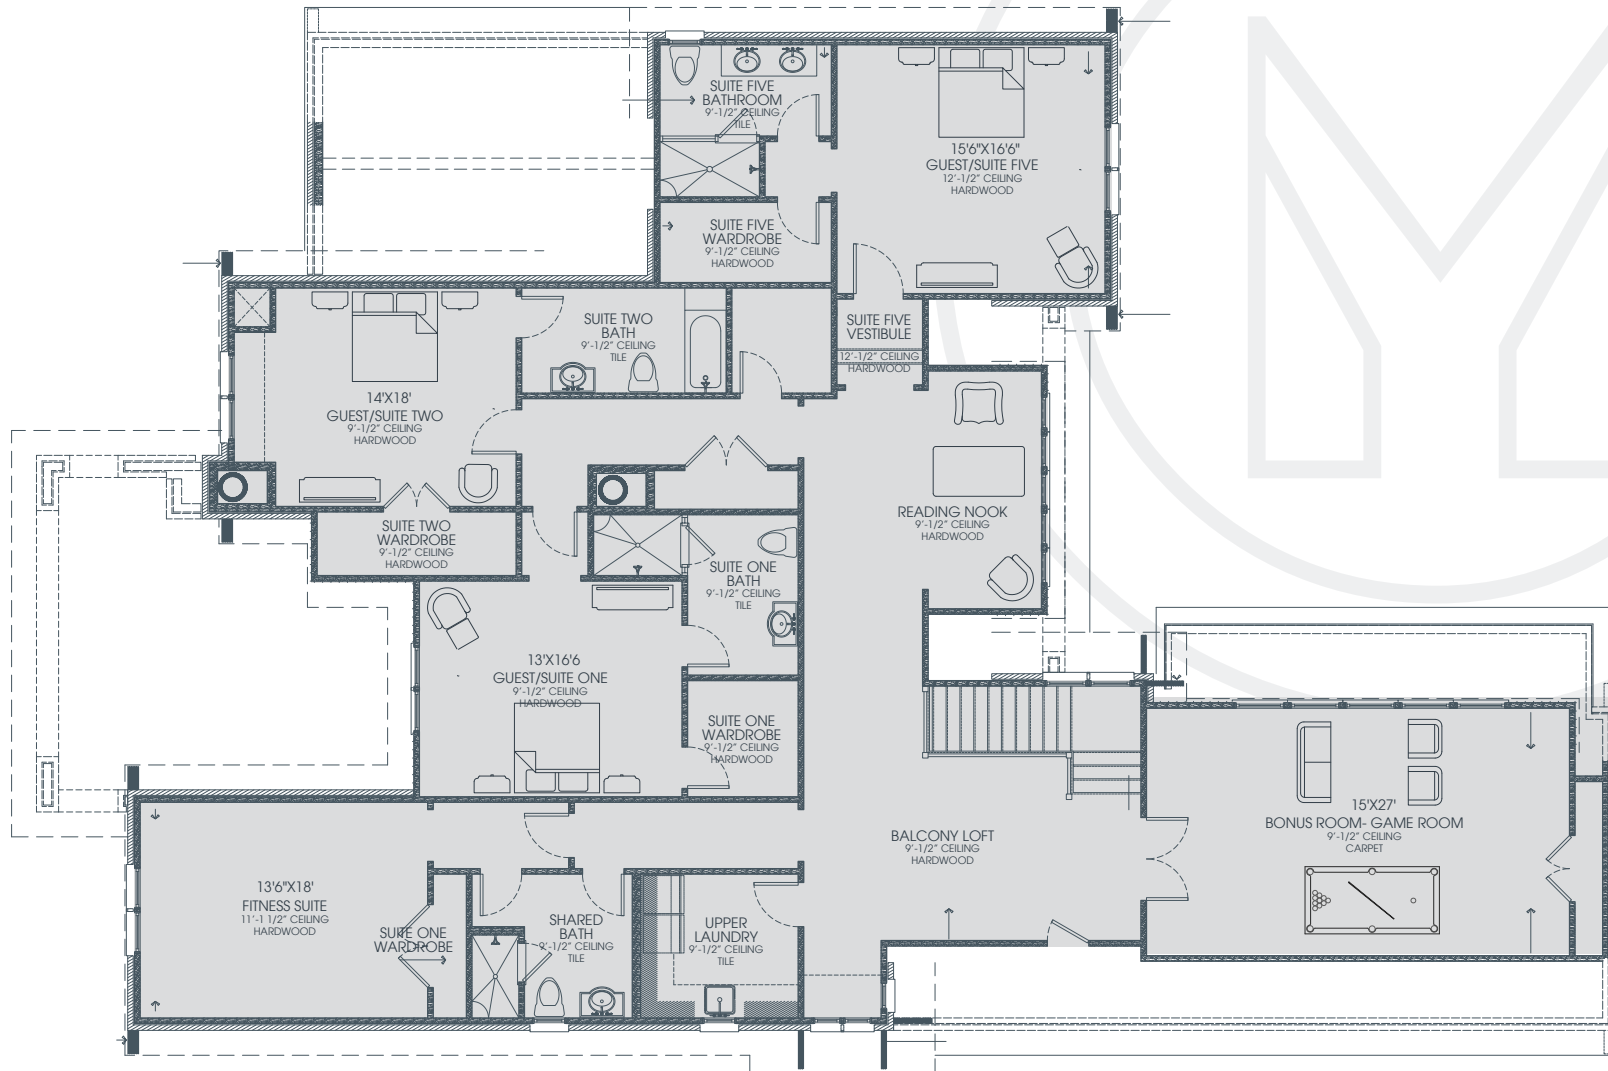

SECOND FLOOR PLAN

2,874 SQ. FT.

TOTAL HEATED SQ. FT. = 5,602 SQ. FT.