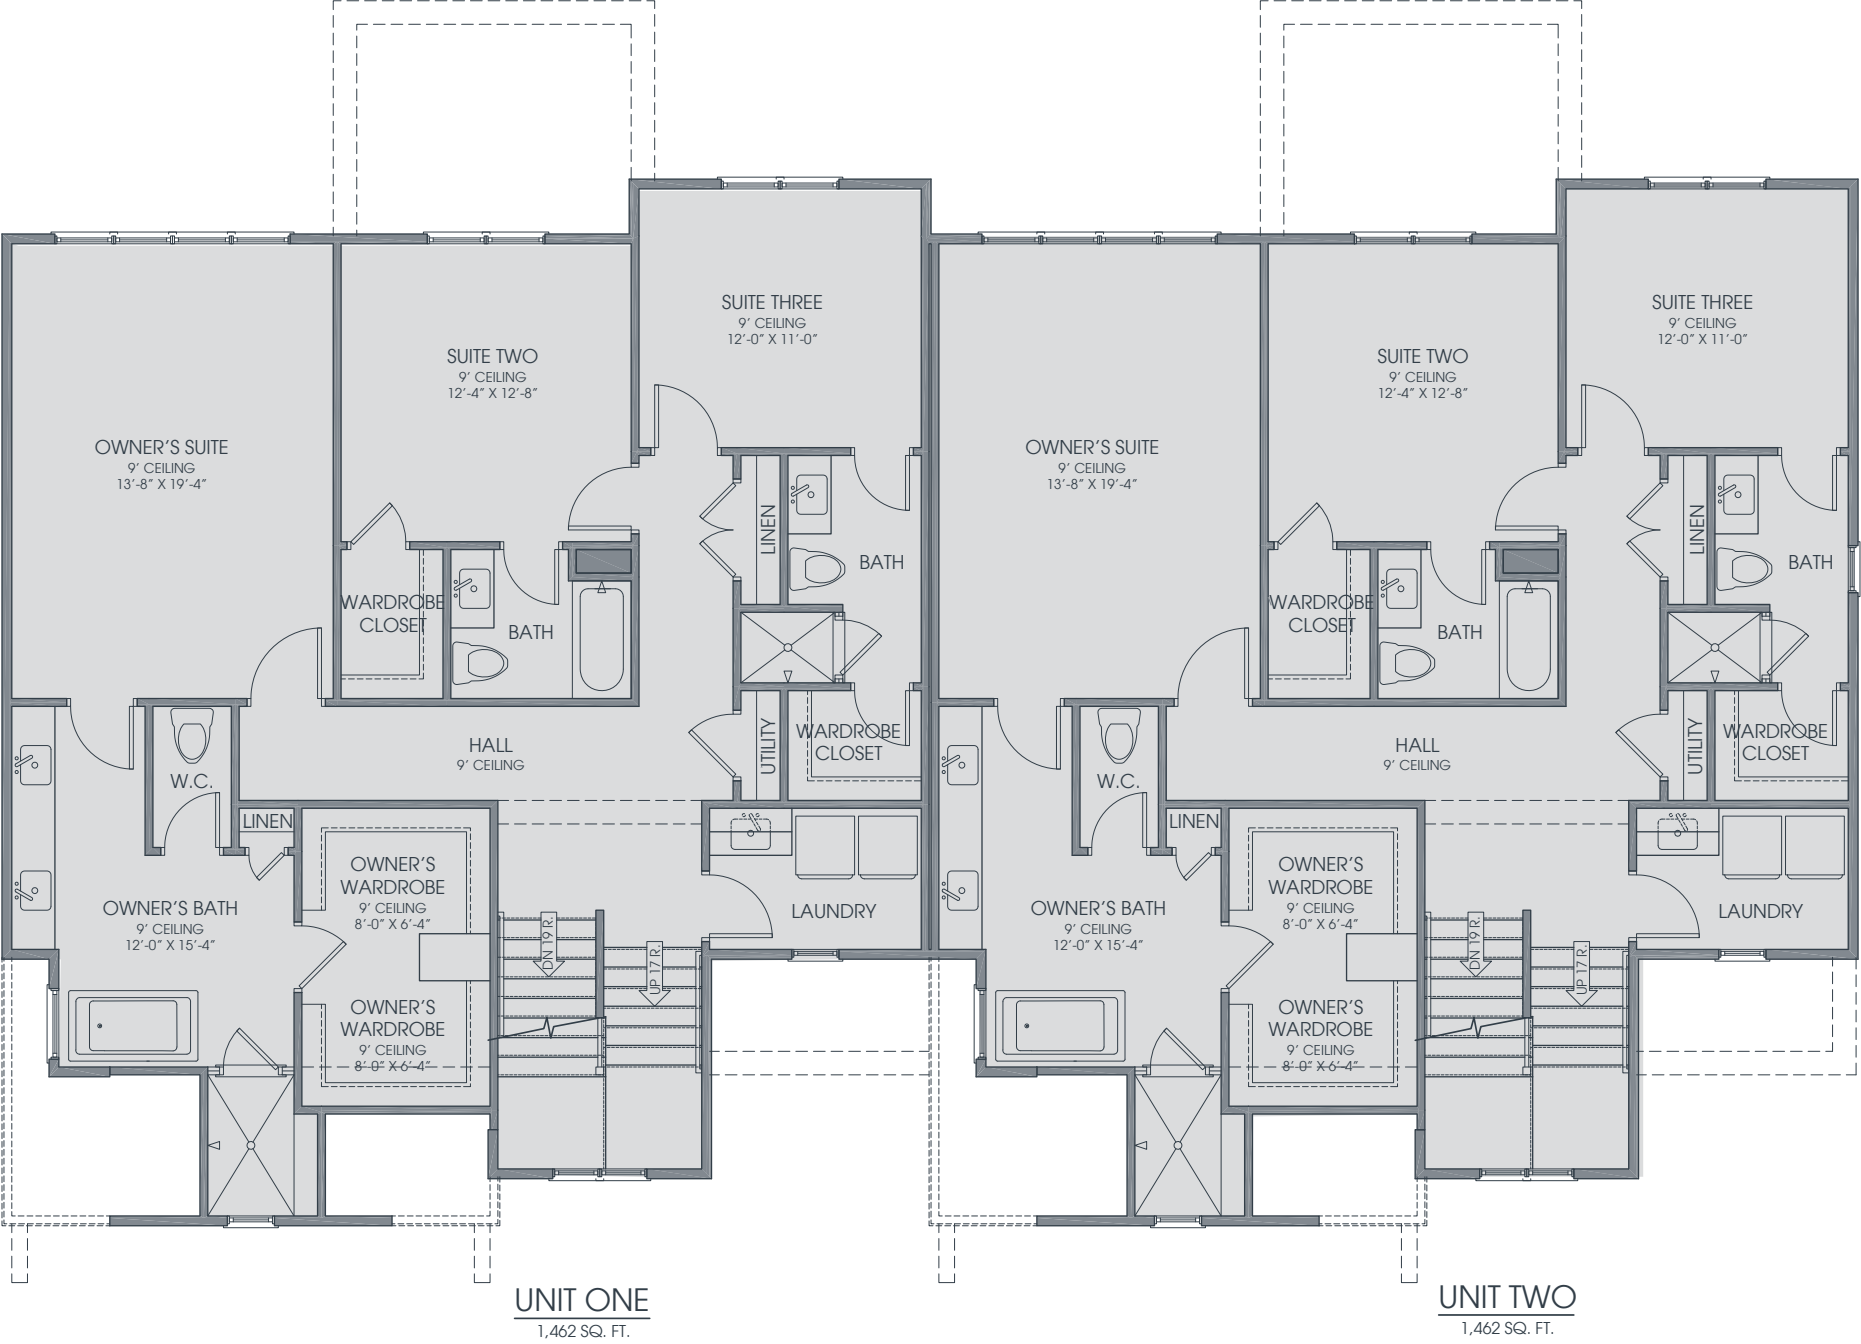

THE ALEXANDER: FIRST FLOOR

THE
GREENWAY TOWNES
FREEDOM PARK

THE ALEXANDER: SECOND FLOOR

UNIT ONE
1,462 SQ. FT.

UNIT TWO
1,462 SQ. FT.

THE ALEXANDER: THIRD FLOOR