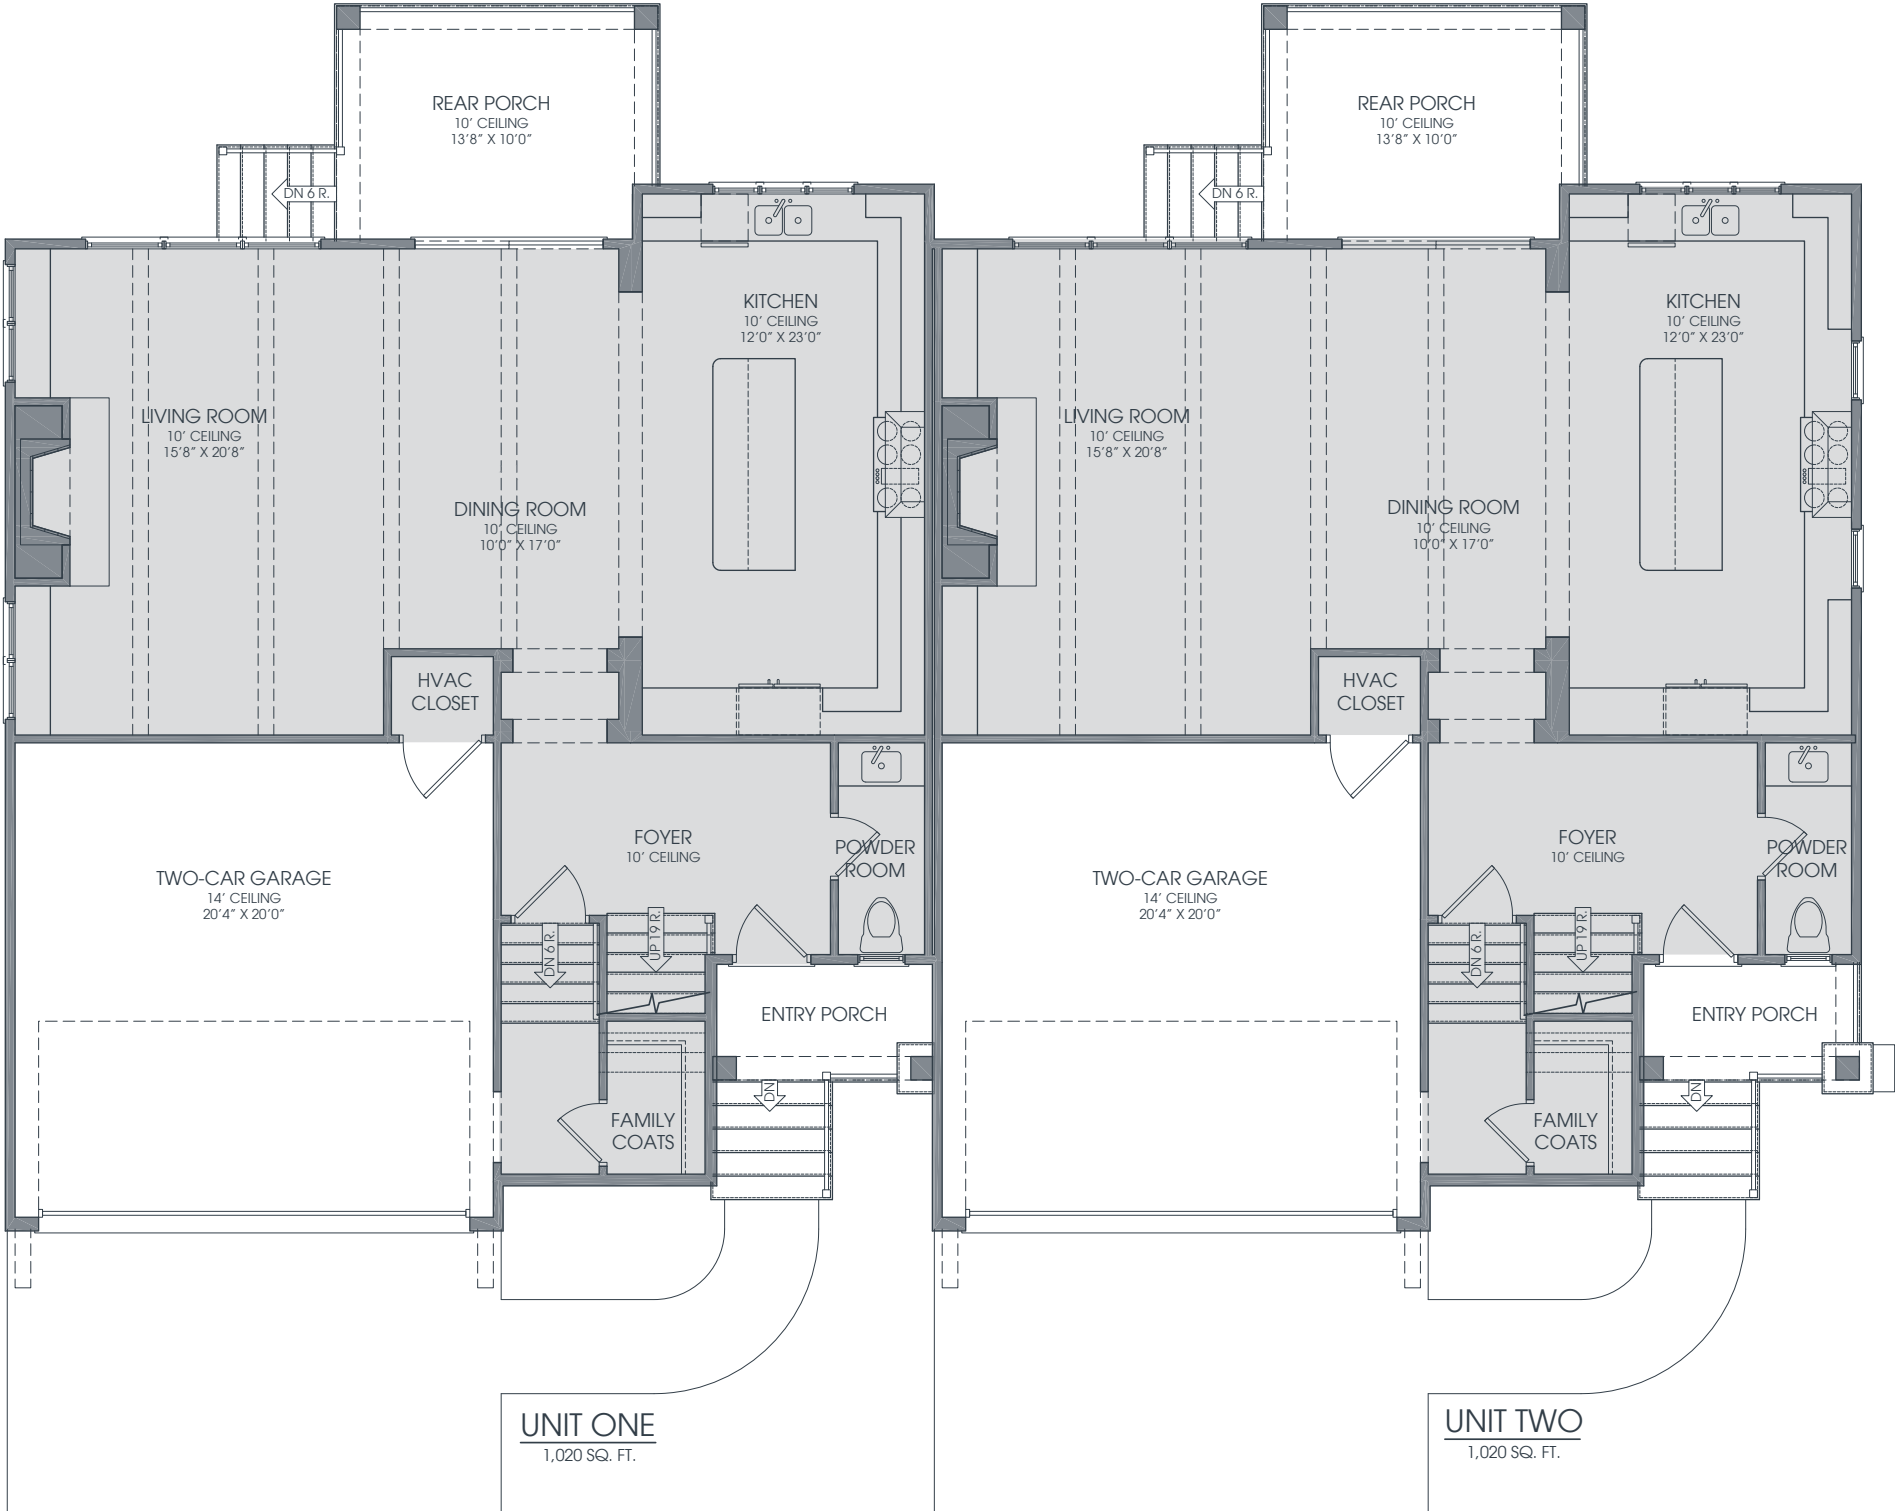

THE ALEXANDER: FIRST FLOOR

THE
GREENWAY TOWNES
FREEDOM PARK

THE ALEXANDER: SECOND FLOOR

UNIT ONE
1,462 SQ. FT.

UNIT TWO
1,462 SQ. FT.

THE ALEXANDER: THIRD FLOOR